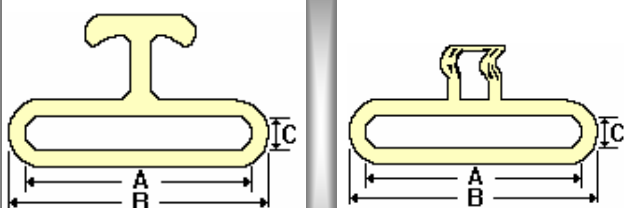

Mtrl. thickness J 20= 2.5 mm

Male Buckle

Female Buckle

Mtrl. thickness J 20= 2.5 mm

Art Code	Material Code	A MM	B MM	C MM	Kgs/ 1000	Pcs/ Box
10078-50-2	J20	50	60	5.3	17.5	250

Art Code	Material Code	A MM	B MM	C MM	Kgs/ 1000	Pcs/ Box
10078-50-3	J20	50	60	5.0	7.7	250