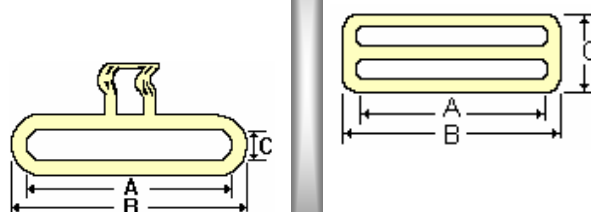

Mtrl. thickness J 20= 2.5 mm

Slider with raised bridge

Male Buckle

Mtrl. thickness J 20= 2.5 mm

Art Code	Mtrl Code	A MM	B MM	C MM	Kgs/ 1000	Pcs/ Box
10078-80-1	J20	78.5	89	4.6	22.3	250

Art Code	Mtrl Code	A MM	B MM	C MM	Kgs/ 1000	Pcs/ Box
10078-80-2	J20	78.5	89	4.6	24.9	250

Mtrl. thickness J 20= 2.5 mm

Female Buckle

Sleider with raised bridge

Mtrl. thickness J 20= 2.5 mm

Art Code	Mtrl Code	A MM	B MM	C MM	Kgs/ 1000	Pcs/ Box
10078-80-3	J20	78.5	89	25	30.9	250

Miscellaneous Products
 Diverse
 Verschiedene Producten
 Produits Diverses