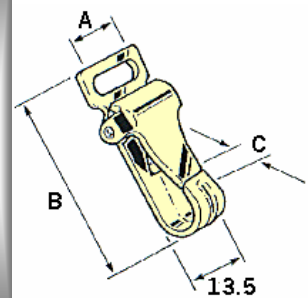

Snaphook

Art Code	Mtrl-Code	A MM	B MM	C MM	Gap	Kgs/ 1000	Pcs/ Box
1550	J20	19	50	4.5	7.0	27	200