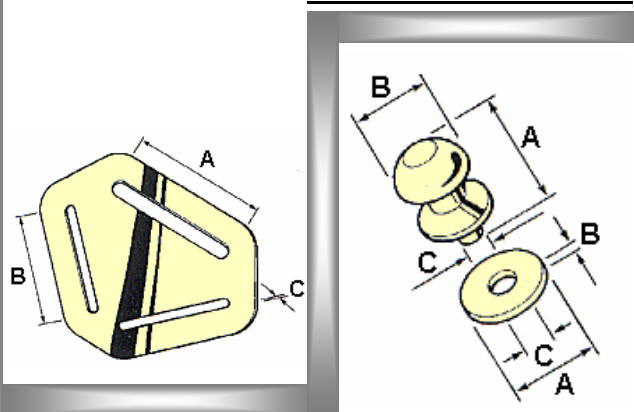

Art Code	Mtrl Code	A MM	B MM	C MM	Kgs/ 1000	Pcs/ Box
1800-12	J14	26	32	3.5	10.3	250

Art Code	Mtrl Code	A MM	B MM	C MM	Kgs/ 1000	Pcs/ Box
1800-13	A03	40	33	2.0	13.5	750

Strap Divider

Button & Plate