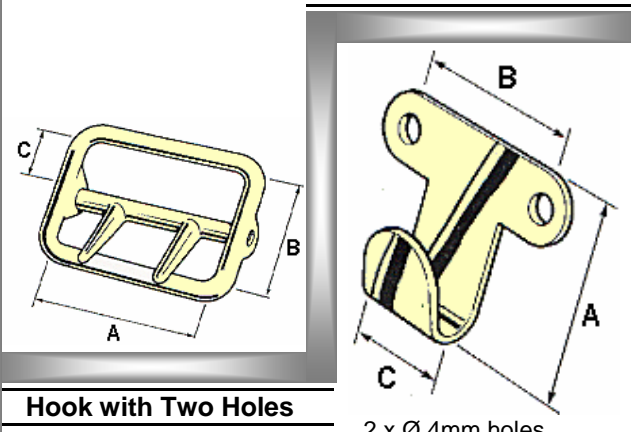

Safety Loop

Wire Hook

Art Code	Mtrl Code	A MM	B MM	C MM	Kgs/ 1000	Pcs/ Box
1800-80	J14	36	13	1.75	2.5	4000

Art Code	Mtrl Code	A MM	B MM	C MM	Kgs/ 1000	Pcs/ Box
2601-45	M00	45	28	12	31	200
2601-50	M00	50	30	14	42	200

Belt Buckle

Hook with Two Holes

Art Code	Mtrl Code	A MM	B MM	C MM	Kgs/ 1000	Pcs/ Box
2602	M00	28	27	14.5	7.0	500

Art Code	Mtrl Code	A MM	B MM	C MM	Kgs/ 1000	Pcs/ Box
2602 S	M00	28	30	14.5	6.5	500

Hook with Slot