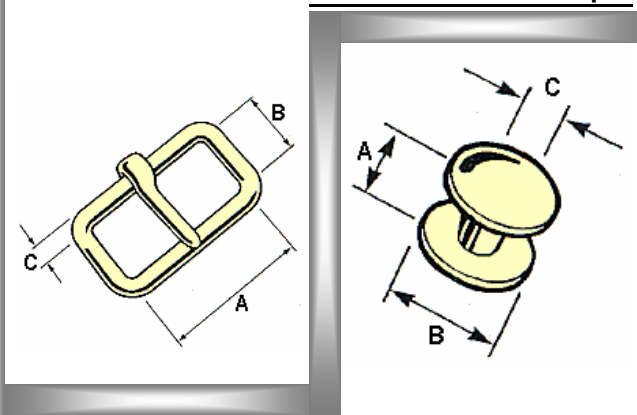

Art Code	Mtrl Code	A MM	B MM	C MM	Kgs/ 1000	Pcs/ Box
2665 K	M00	13	12	5.5	7.0	500

Art Code	Mtrl Code	A MM	B MM	C MM	Kgs/ 1000	Pcs/ Box
2665 S	M00	32	14	4	14.0	500

Buckle for Rifle Strap

Button for Binocular Strap