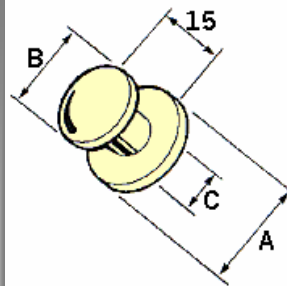

Safety Loop

Wire Hook

Art Code	Mtrl Code	A MM	B MM	C MM	Kgs/ 1000	Pcs/ Box
1800-80	J14	36	13	1.75	2.5	4000

Art Code	Mtrl Code	A MM	B MM	C MM	Kgs/ 1000	Pcs/ Box
2601-45	M00	45	28	12	31	200
2601-50	M00	50	30	14	42	200

Belt Buckle

Hook with Two Holes

Art Code	Mtrl Code	A MM	B MM	C MM	Kgs/ 1000	Pcs/ Box
2602	M00	28	27	14.5	7.0	500

Art Code	Mtrl Code	A MM	B MM	C MM	Kgs/ 1000	Pcs/ Box
2602 S	M00	28	30	14.5	6.5	500

Hook with Slot