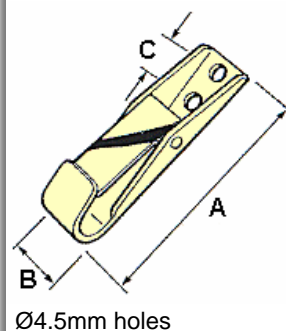

Slider with Raised Bridge

Wire Hook

Art Code	Mtrl Code	A MM	B MM	C MM	Kgs/ 1000	Pcs/ Box
1745	A03	19	25	7.5	2.1	700

Art Code	Mtrl Code	A MM	B MM	C MM	Kgs/ 1000	Pcs/ Box
1800-03	J14	60	13	10	24	750

Snaphook Water bottle