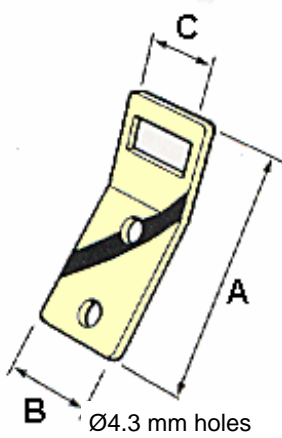

Cord Lock

Art Code	Mtrl Code	A MM	B MM	Kgs/ 1000	Pcs/ Box
1812	A03	71	37	16	750

Art Code	Mtrl Code	A MM	B MM	C MM	Kgs/ 1000	Pcs/ Box
1800-04	J14	40	18	14	7.3	2000

Plate for Water Bottle

Wire Loop for Water Bottle